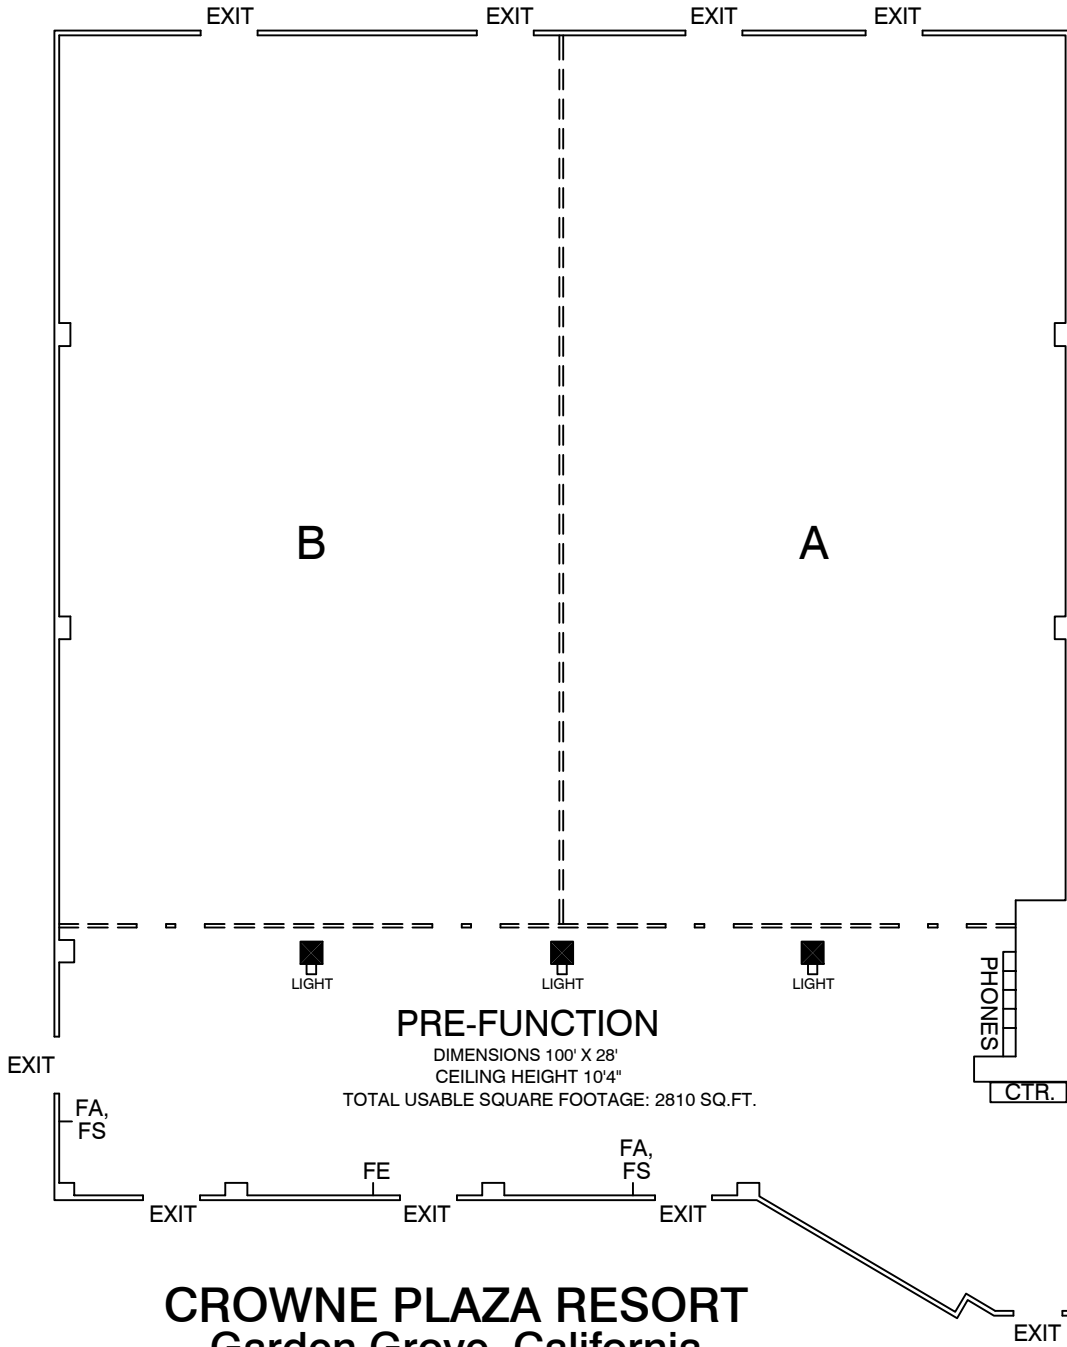

CABO SAN LUCAS BALLROOM

BALLROOM DIMENSIONS 106' X 93'
10'11" CEILING HEIGHT
TOTAL USABLE SQUARE FOOTAGE: 9912 SQ.FT.

SERVICE CORRIDOR
SERVICE DOORS 6'W X 6'10"H

FS = FIRE STRAW
FA = FIRE ALARM
FE = FIRE EXTINGUISHER

CROWNE PLAZA RESORT Garden Grove, California