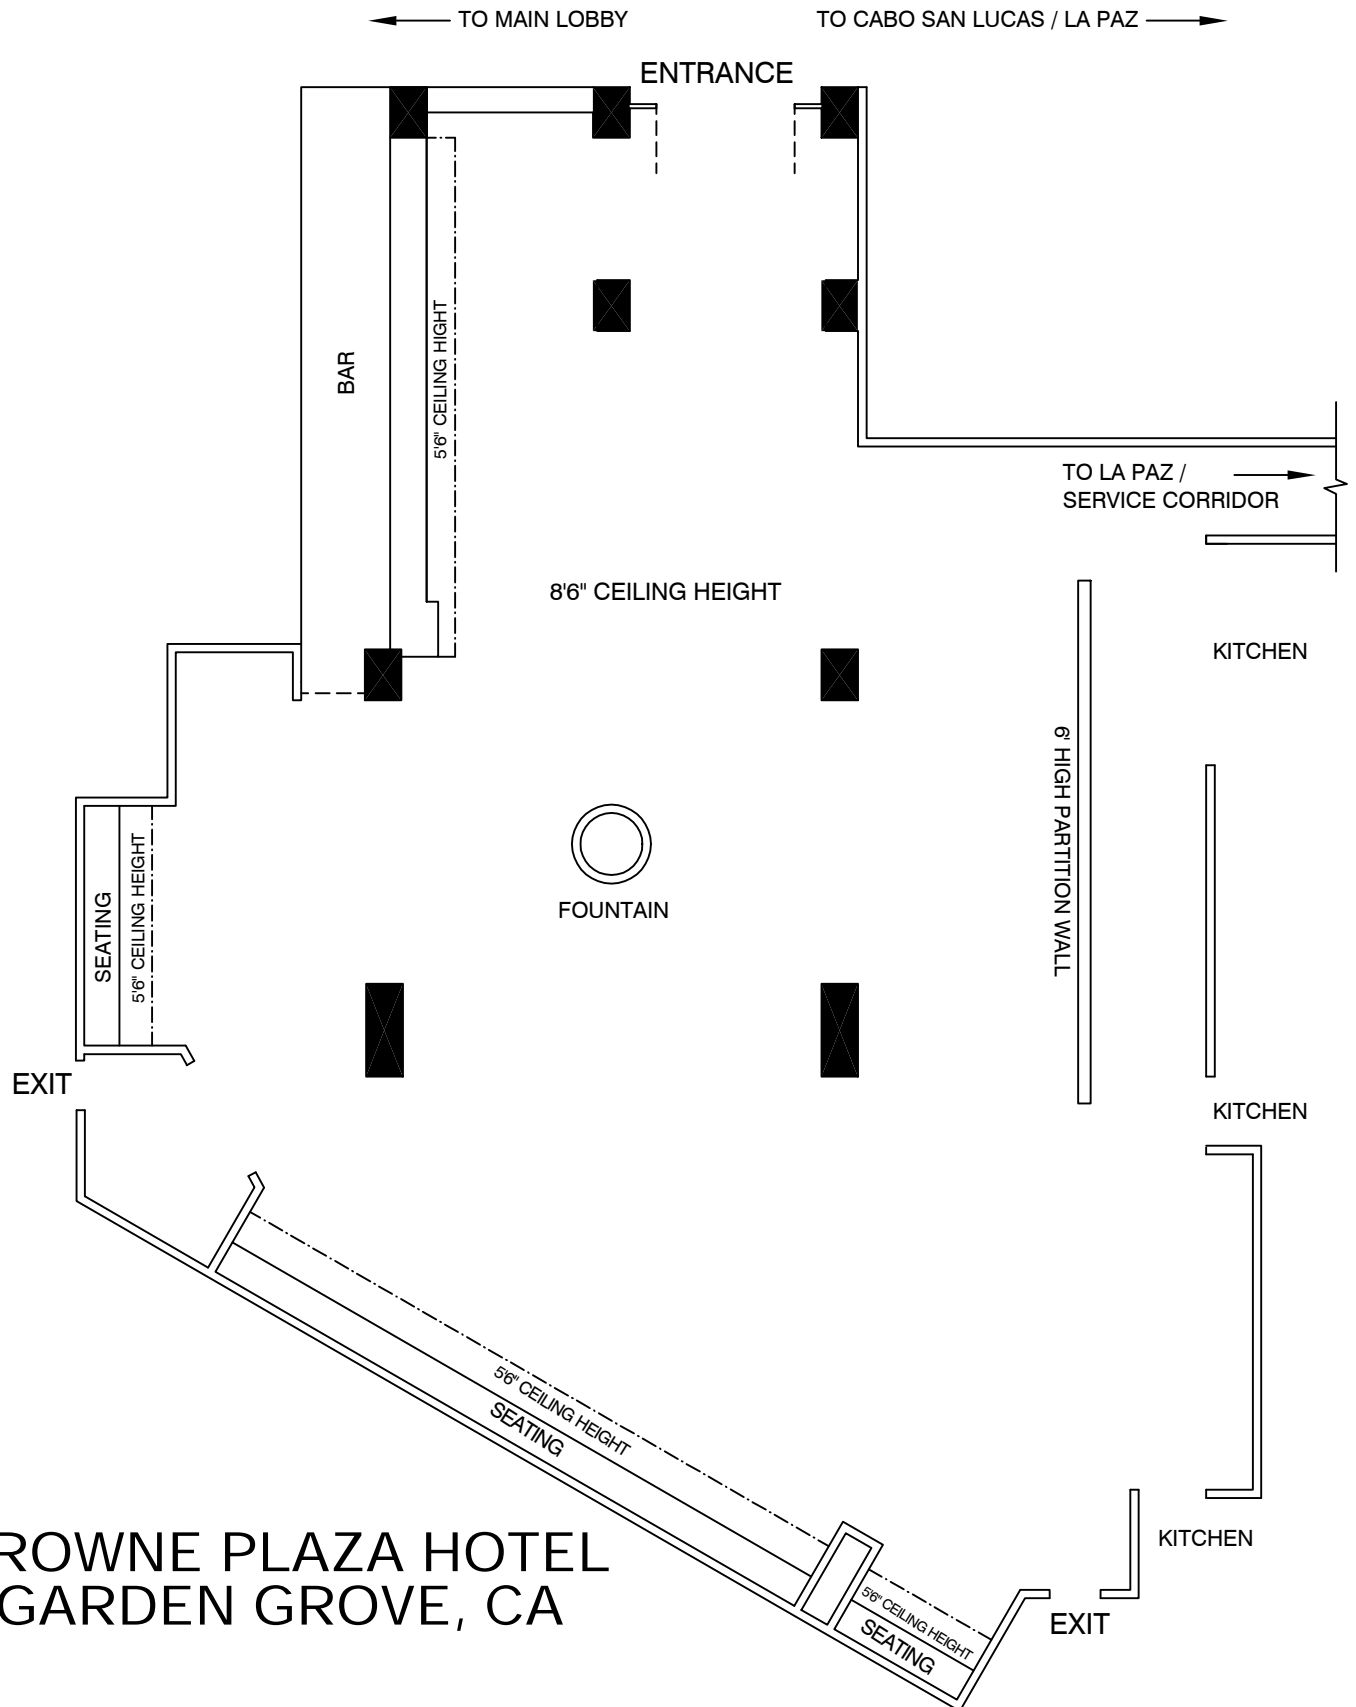

COPA DE ORO RESTAURANT MEXICAN GRILL

TOTAL USABLE SQUARE FOOTAGE: 2924 SQ.FT.

CROWNE PLAZA HOTEL
GARDEN GROVE, CA